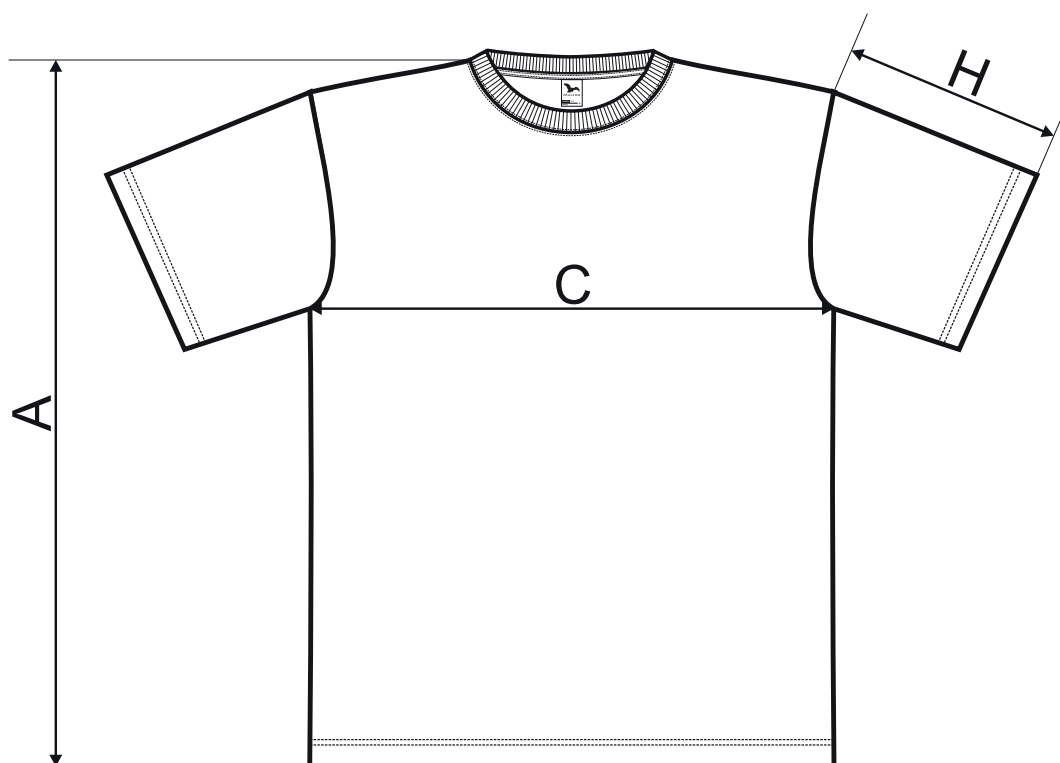

110 Heavy

SIZE SPECIFICATION [cm]

size	S	M	L	XL	2XL	3XL
A	66	70	74	76	78	82
C	48	52	55	58	61	65
H	18	22	23	24	25	26

All size specifications listed are in cm. Accepted tolerance of up to $\pm 5\%$.

STANDARD
100
PG020 153249
OETI