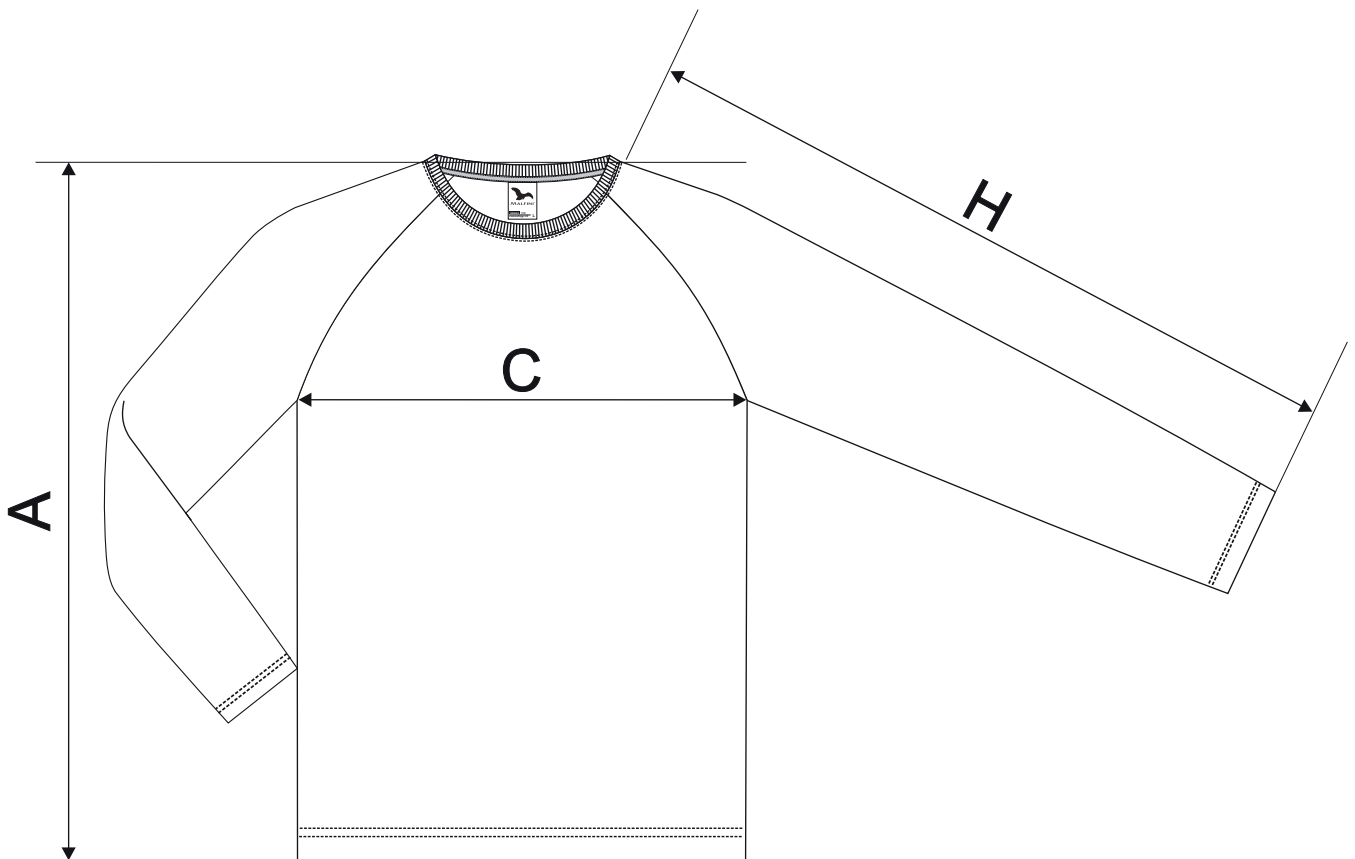

166 CamouflageLS ♀

SIZE SPECIFICATION [cm]

size	XS	S	M	L	XL	2XL	3XL
A	67	69	71	74	77	80	83
C	41	45	49	53	59	65	71
H	72	74	76	78	80	82	84

All size specifications listed are in cm. Accepted tolerance of up to ± 5%.