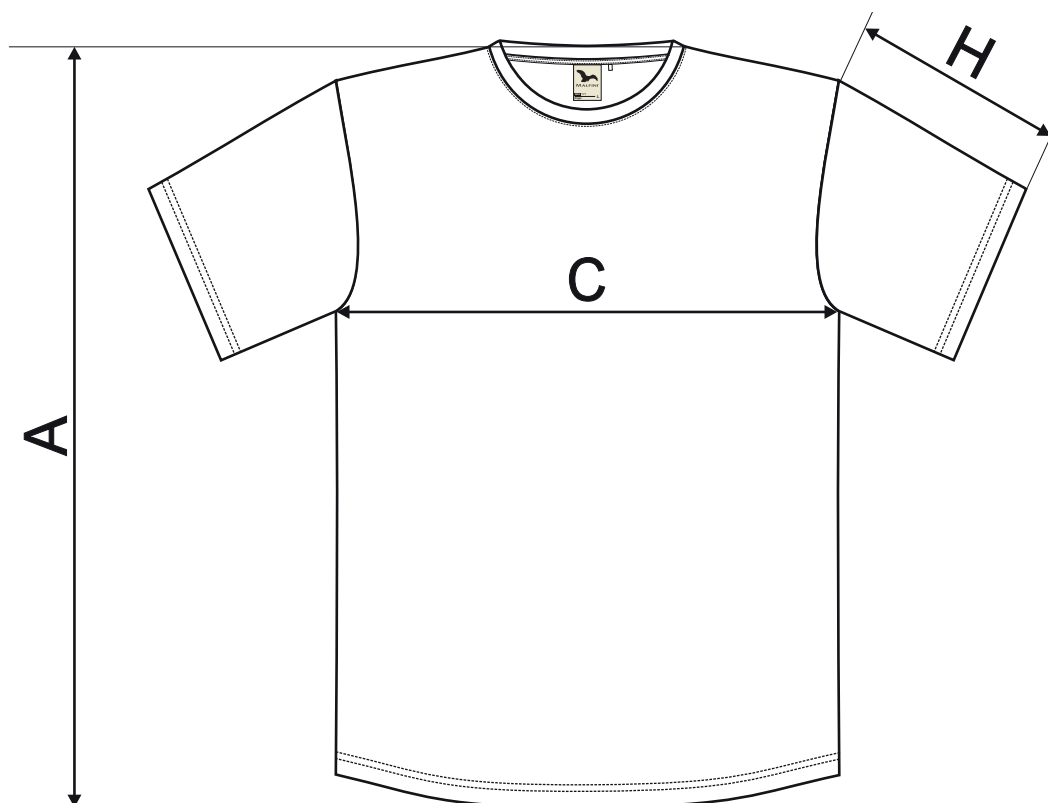

171 Origin ♂

SIZE SPECIFICATION [cm]

size	S	M	L	XL	2XL	3XL
A	68	71	74	77	80	82
C	47	51	55	59	64	70
H	19	20	21	22	23	24

All size specifications listed are in cm. Accepted tolerance of up to $\pm 5\%$.

STANDARD
100
PG020 153249
OETI