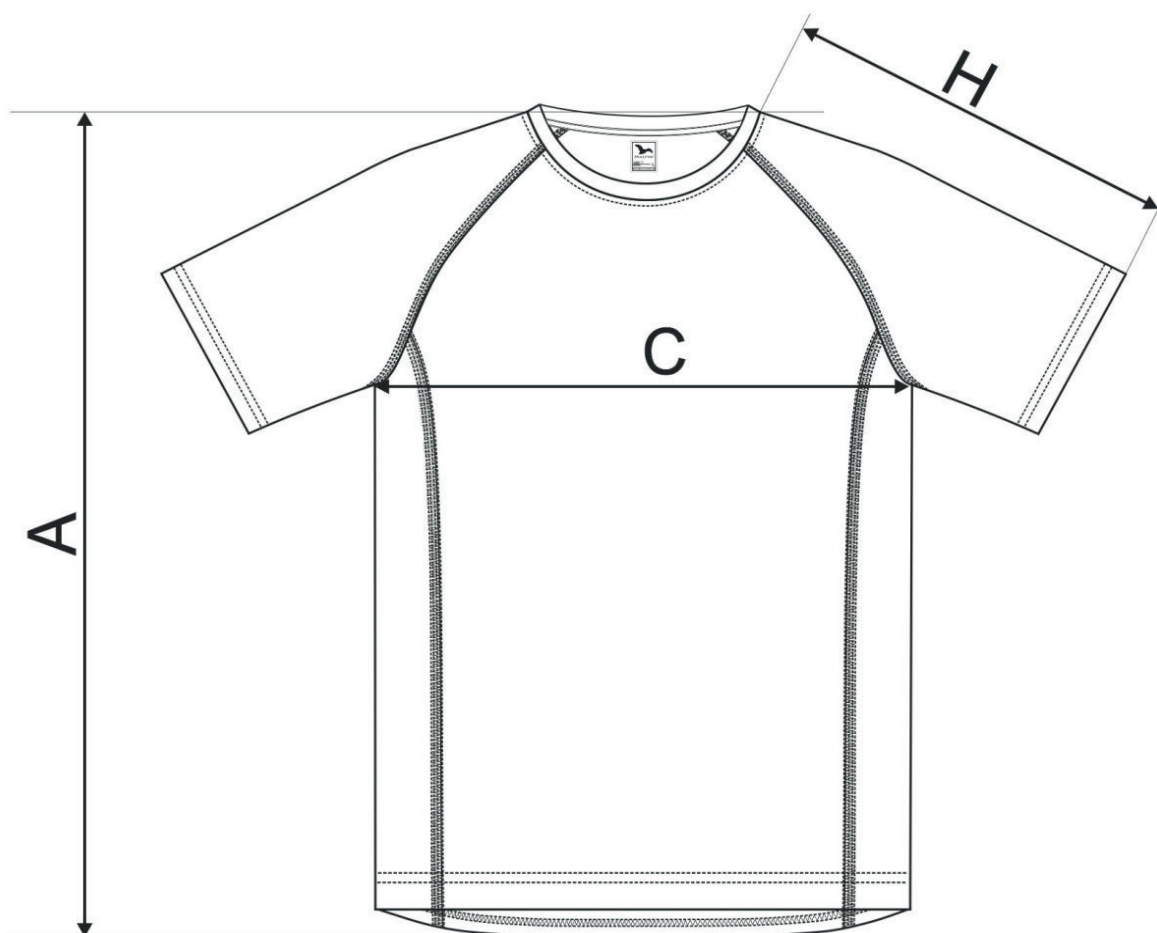

# 175 Destiny ♂

## SIZE SPECIFICATION [cm]

size	S	M	L	XL	2XL	3XL
A	72,5	74,5	76,5	78,5	80,5	82,5
C	46	50	54	58	63	69
H	32	34	36	38	40	42

All size specifications listed are in cm. Accepted tolerance of up to  $\pm 5\%$ .