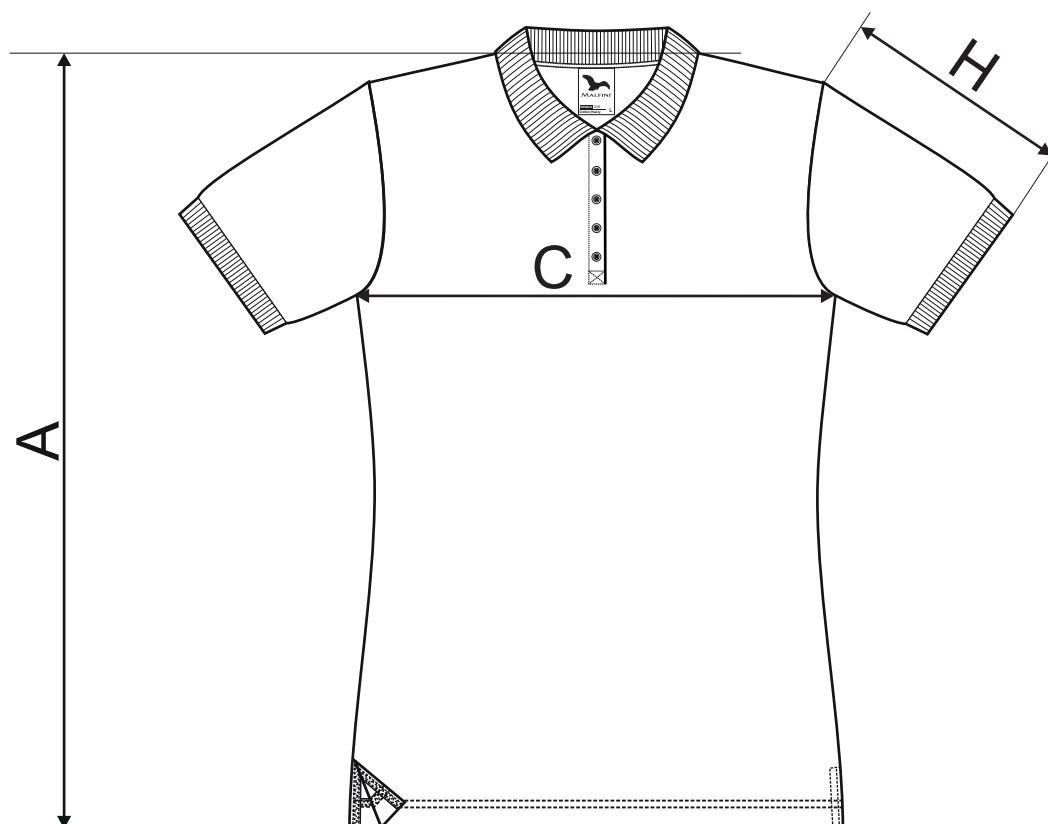

216 Cotton Heavy ♀

SIZE SPECIFICATION [cm]

NEW

size	XS	S	M	L	XL	2XL
A	62	64	66	68,5	71	73,5
C	40	44	48	52	58	64
H	15,5	16,5	17,5	18,5	20	22

SIZE SPECIFICATION [cm]

ORIGINAL

size	XS	S	M	L	XL	2XL
A	63	65	67	69	71	73
C	38	42	46	50	55	61
H	15,5	16	16,5	17	17,5	18

All size specifications listed are in cm. Accepted tolerance of up to ± 5%.

Barva 12 / Colour 12:

Ostatní / Other colours:

STANDARD
100
PG020 153249
OETI

amfori 
Trade with purpose