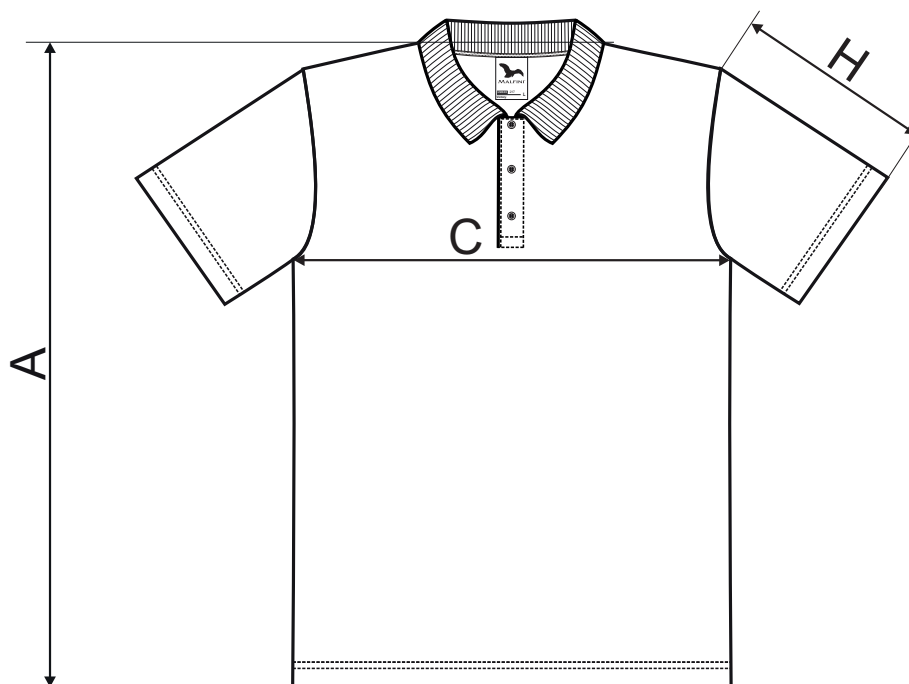

217 Victory

SIZE SPECIFICATION [cm]

NEW

size	S	M	L	XL	2XL	3XL
A	73	75	77	79	81	83
C	46	50	54	58	63	69
H	22	23	24	25	26	27

SIZE SPECIFICATION [cm]

ORIGINAL

size	S	M	L	XL	2XL	3XL
A	69	73	77	80	82	83
C	48	52	55	58	62	66
H	18	22	24	26	27	28

All size specifications listed are in cm. Accepted tolerance of up to $\pm 5\%$.

STANDARD
100
PG020 153249
OETI

amfori 
Trade with purpose