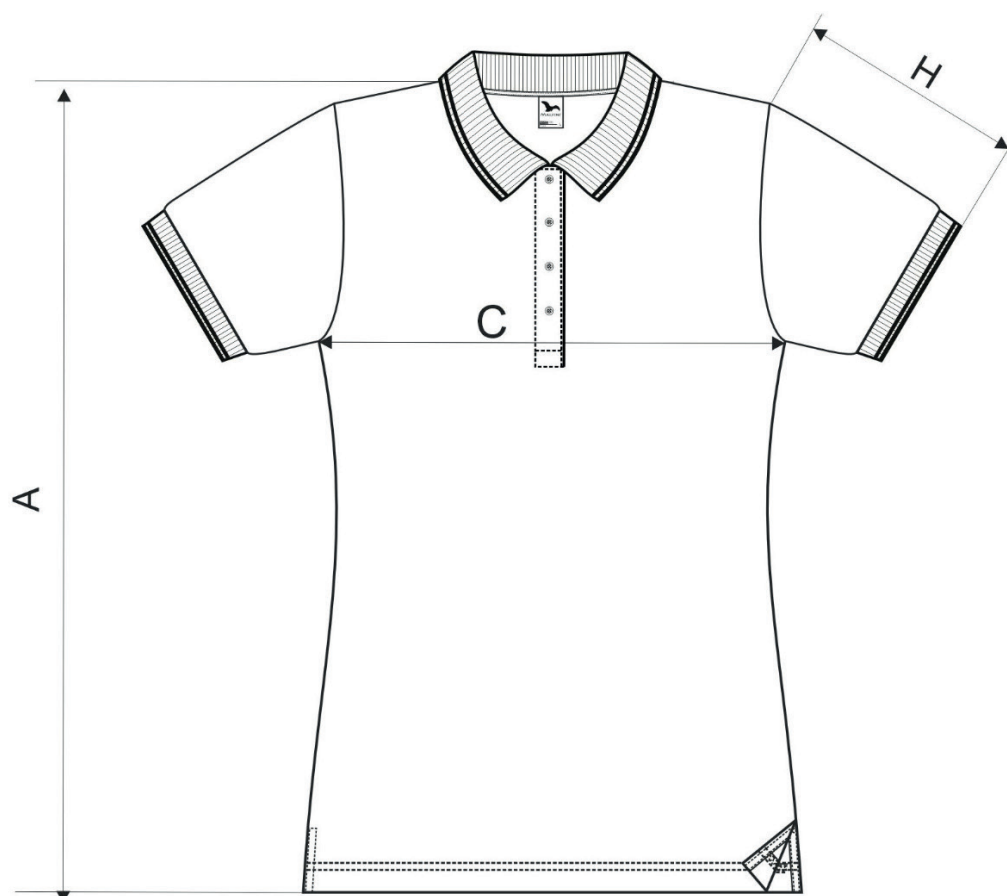

233 Focus ♀

SIZE SPECIFICATION [cm]

| size | XS | S | M | L | XL | 2XL |
|------|----|------|----|------|----|------|
| A | 62 | 64 | 66 | 68,5 | 71 | 73,5 |
| C | 40 | 44 | 48 | 52 | 58 | 64 |
| H | 19 | 19,5 | 20 | 20,5 | 22 | 23,5 |

All size specifications listed are in cm. Accepted tolerance of up to ± 5%.

STANDARD
100
PG020 153249
OETI

Ostatni / Other colours:

Barva 12 / Colour 12: