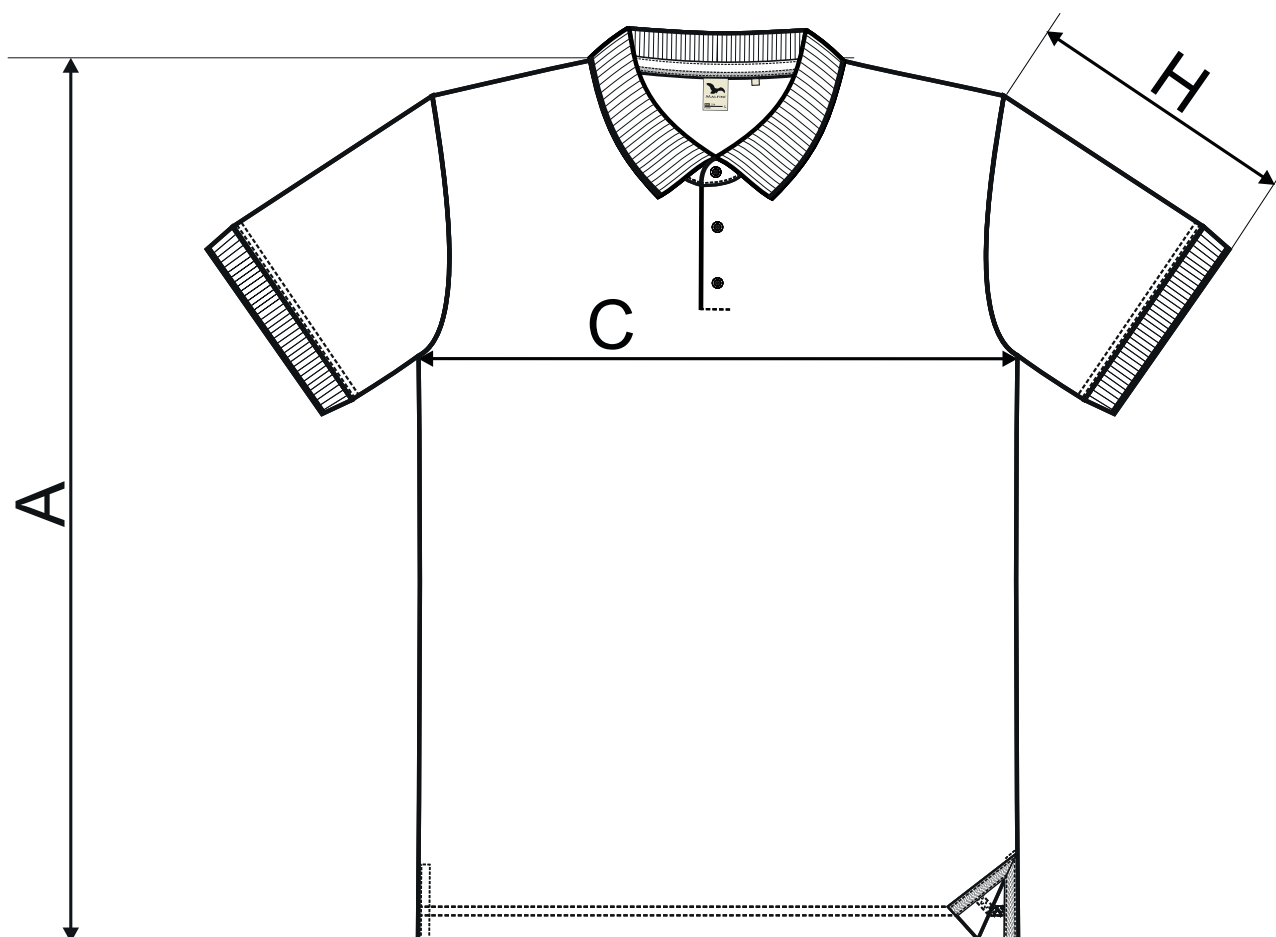

234 PRIME ♂

SIZE SPECIFICATION [cm]

size	S	M	L	XL	2XL	3XL
A	72	74	76	78	80	82
C	46	50	54	58	62	68
H	22	23	24	25	26	27

All size specifications listed are in cm. Accepted tolerance of up to $\pm 5\%$.

STANDARD
100
PG020 153249
OETI