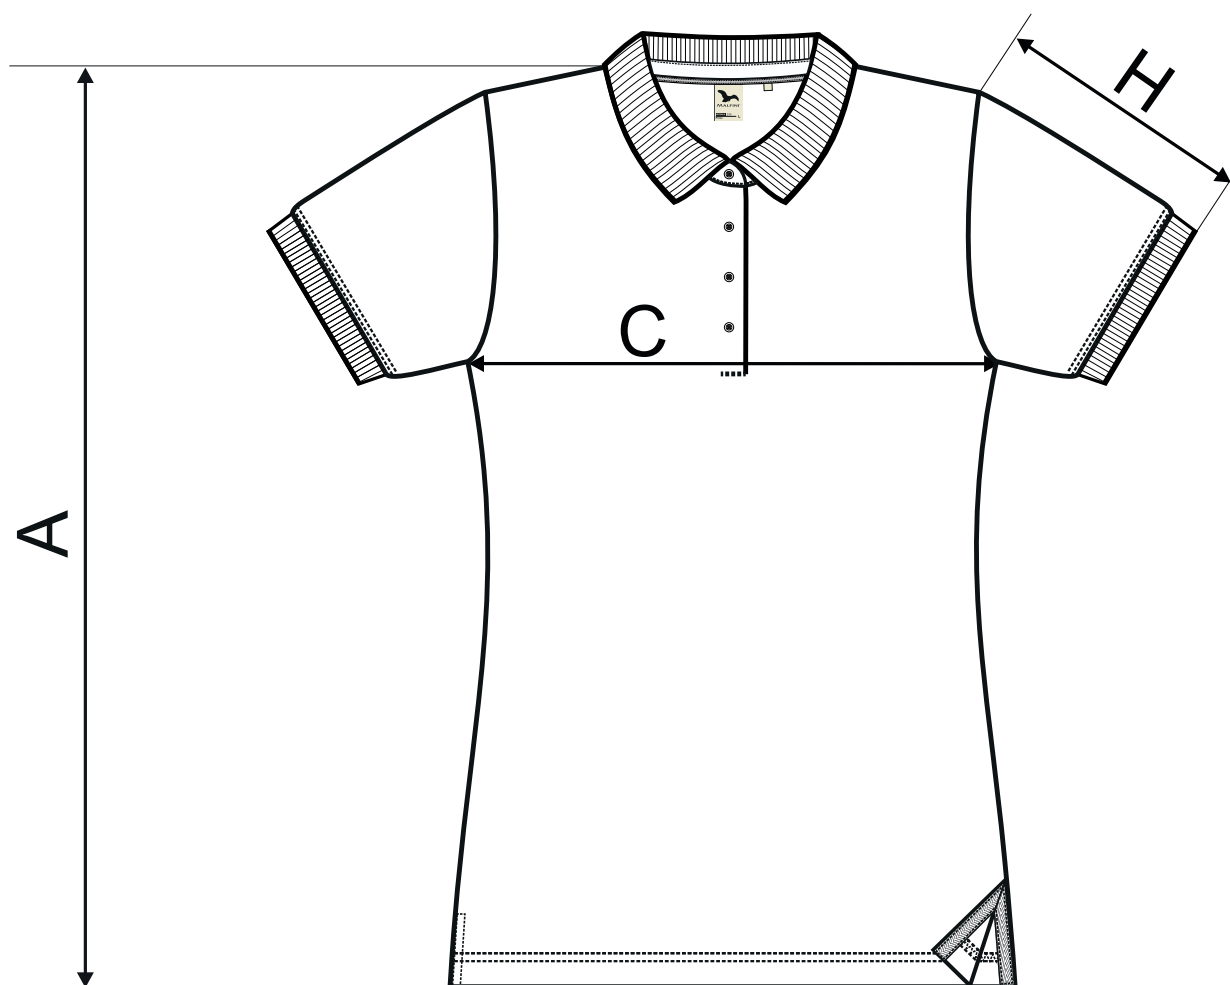

235 PRIME ♀

SIZE SPECIFICATION [cm]

size	XS	S	M	L	XL	2XL
A	62	64	66	68	70	72
C	40	44	48	52	58	64
H	18	19	20	21	22	23

All size specifications listed are in cm. Accepted tolerance of up to ± 5%.

STANDARD
100
PG020 153249
OETI