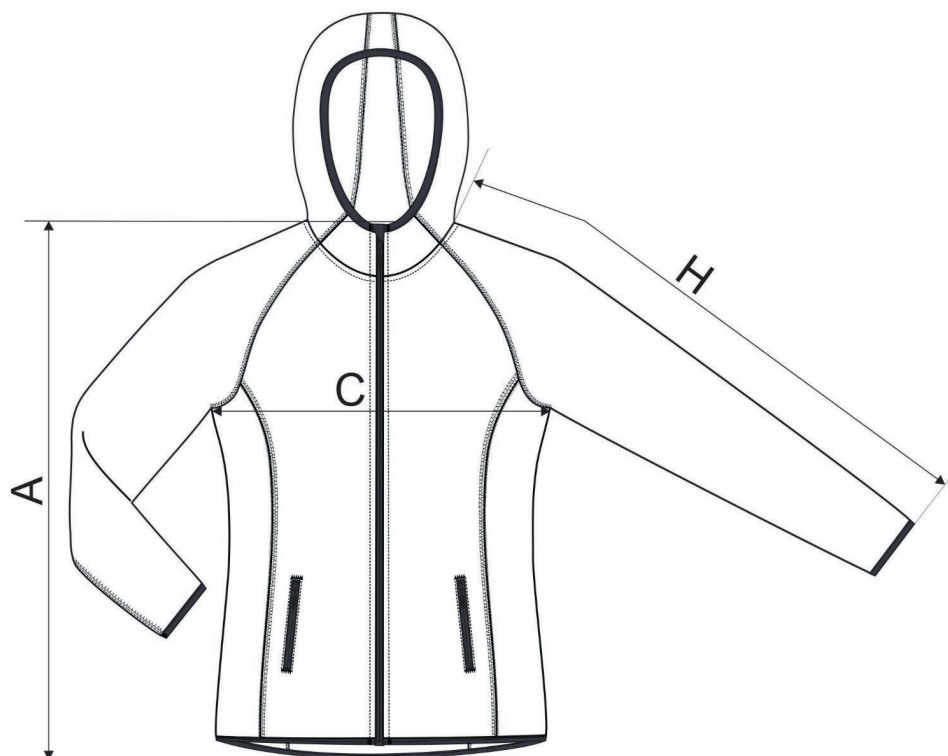

## SIZE SPECIFICATION [cm]

**NEW**

size	S	M	L	XL	2XL
A	62	64	66	68	70
C	43	47	51	57	63
H	69	70	71	72	73

## SIZE SPECIFICATION [cm]

**ORIGINAL**

size	XS	S	M	L	XL	2XL
A	60	62	64	66	68	70
C	40	44	48	52	58	64
H	65,5	68	70,5	73	75	77

All size specifications listed are in cm. Accepted tolerance of up to ± 5%.

STANDARD  
100  
PG020 153249  
OETI