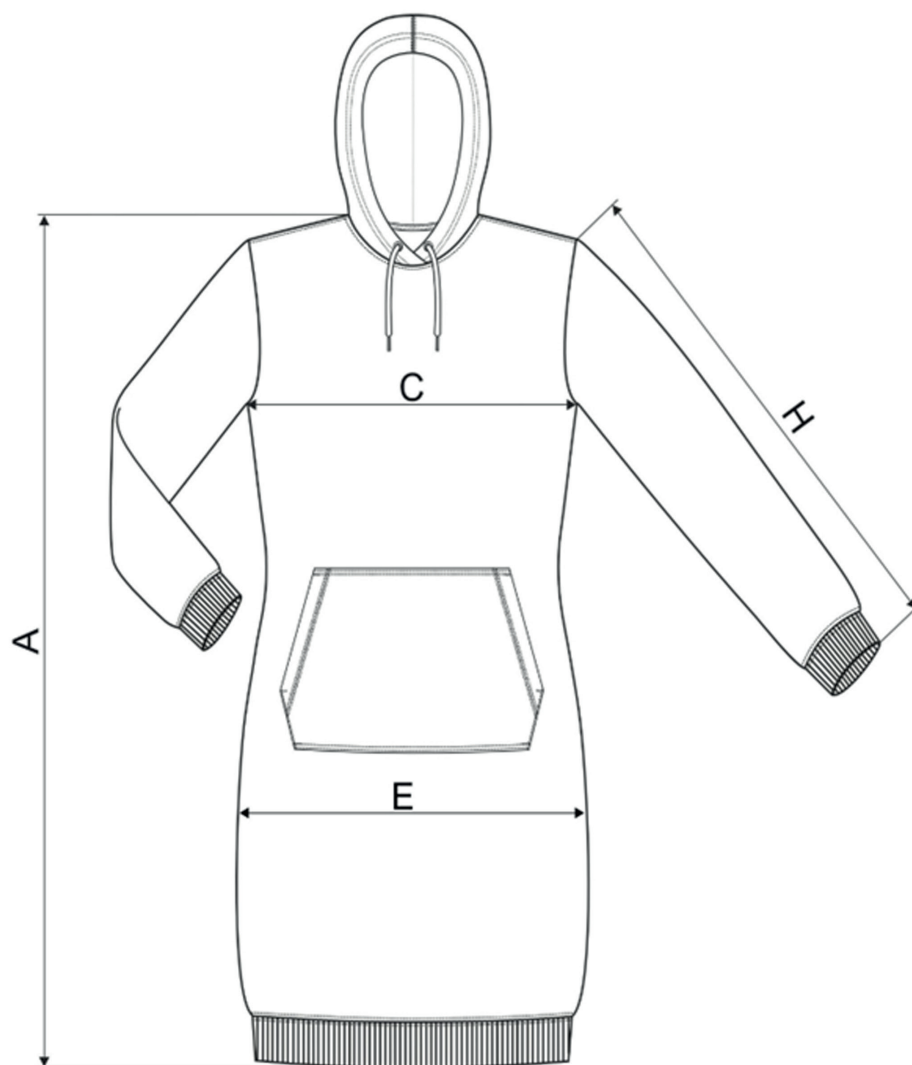

419 Snap ♀

SIZE SPECIFICATION [cm]

size	XS	S	M	L	XL	2XL
A	86	88	90	92	94	96
C	44	48	52	56	62	68
H	62	63	64	65	66	67
E	42,5	46,5	50,5	55	59,5	65

All size specifications listed are in cm. Accepted tolerance of up to $\pm 5\%$.