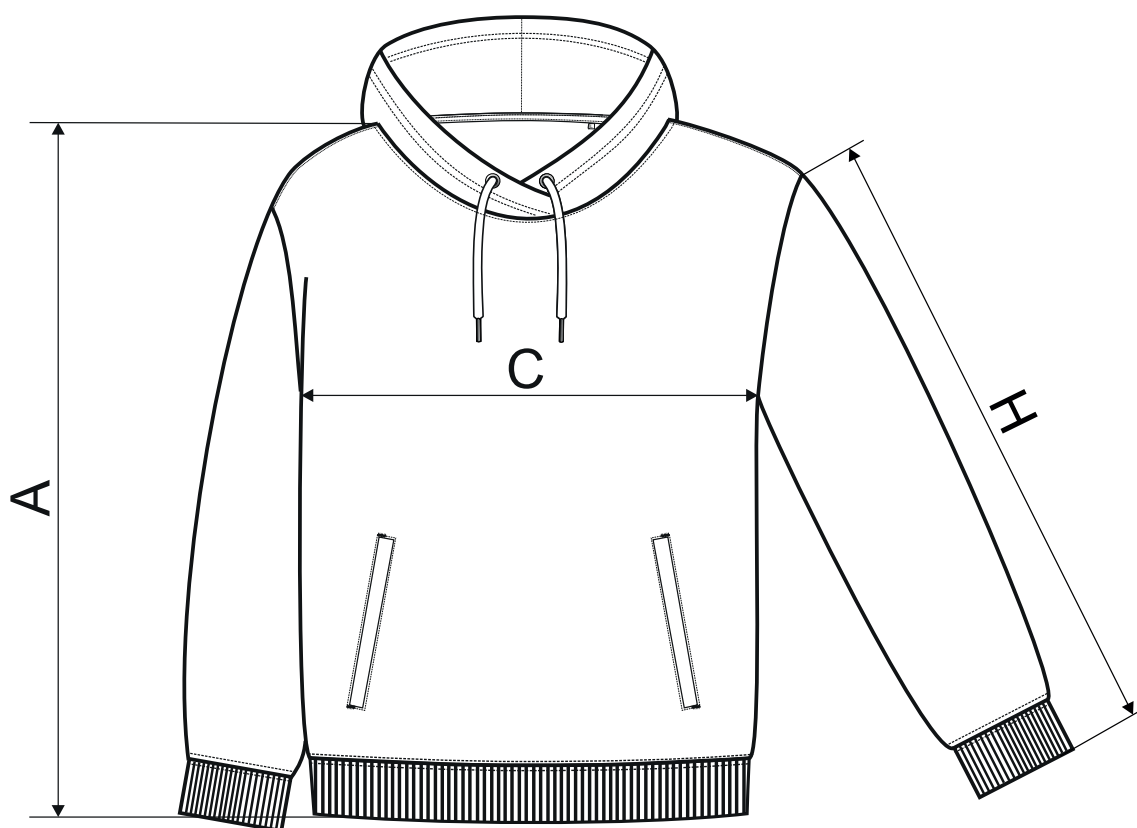

421 Moon ♀

SIZE SPECIFICATION [cm]

size	XS	S	M	L	XL	2XL
A	59	61	63	65	67	69
C	52	65	60	64	68	72
H	50,5	51,5	52,5	53,5	54,5	55,5

All size specifications listed are in cm. Accepted tolerance of up to $\pm 5\%$.