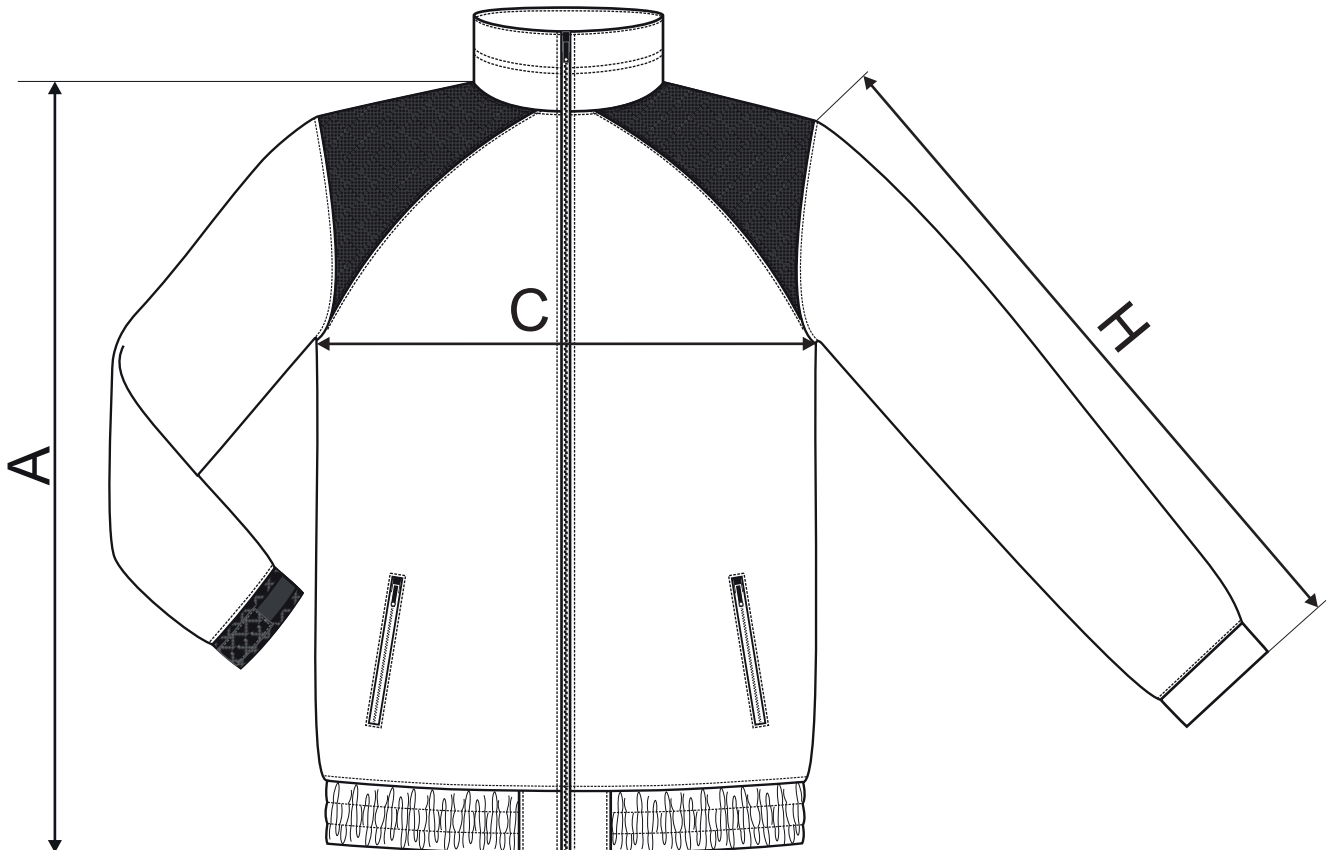

▶ JACKET HI-Q 506

♂ Fleece

size [cm]	S	M	L	XL	2XL	3XL
A	69,5	72	74,5	77	79,5	82
C	52	56	60	64	69	75
H	64,5	65,5	67	68,5	70	71,5

All size specifications listed are in cm. Accepted tolerance of up to +/- 5%.