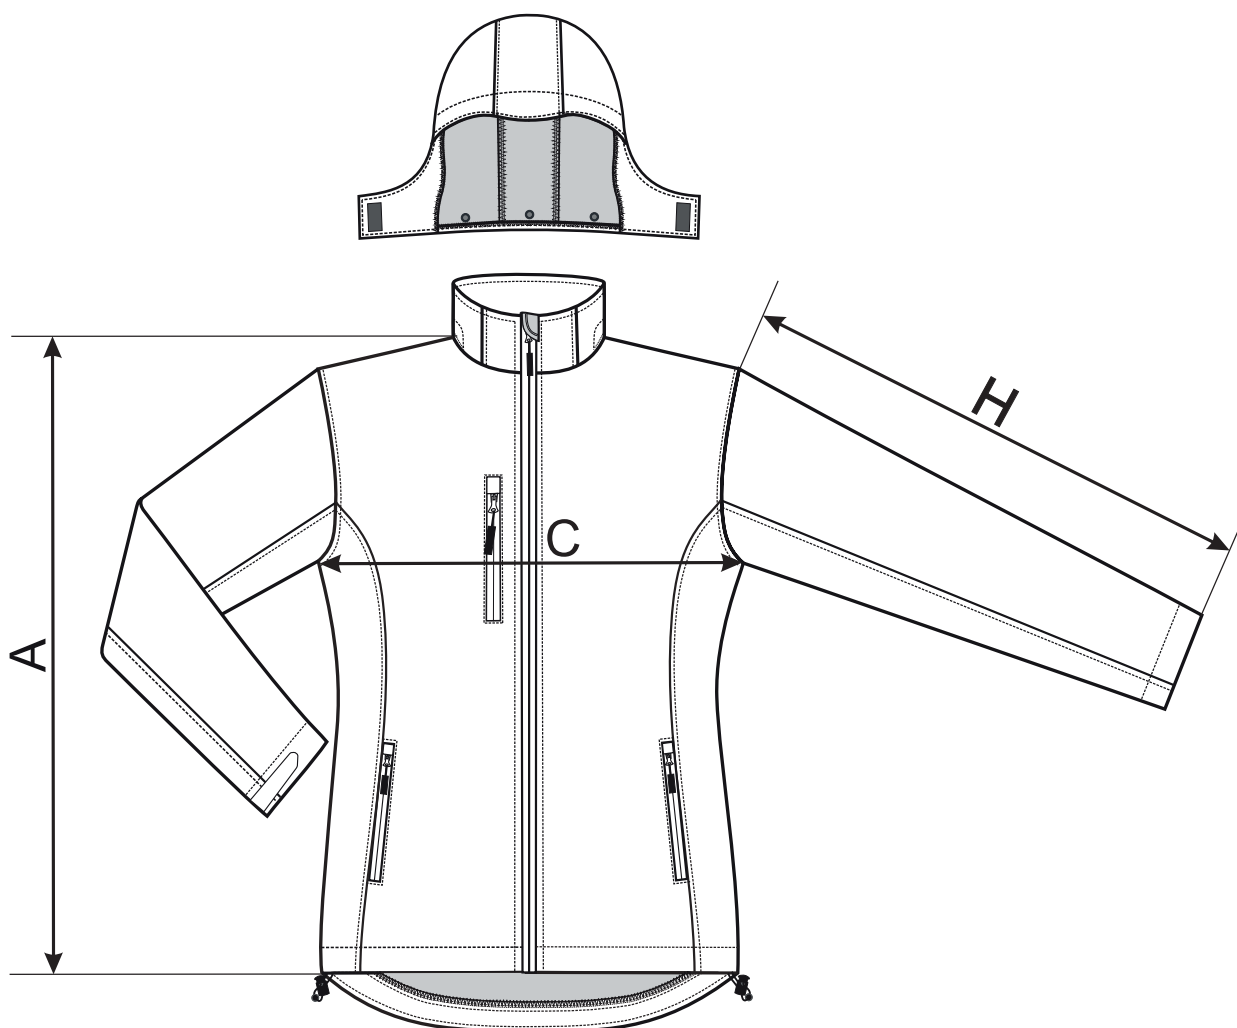

521 Performance ♀

SIZE SPECIFICATION [cm]

size	XS	S	M	L	XL	2XL
A	61	63	65	67,5	70	71
C	46	50	54	58	64	70
H	58	59	60	61	63	64

All size specifications listed are in cm. Accepted tolerance of up to ± 5%.

STANDARD
100
PG020 153249
OETI