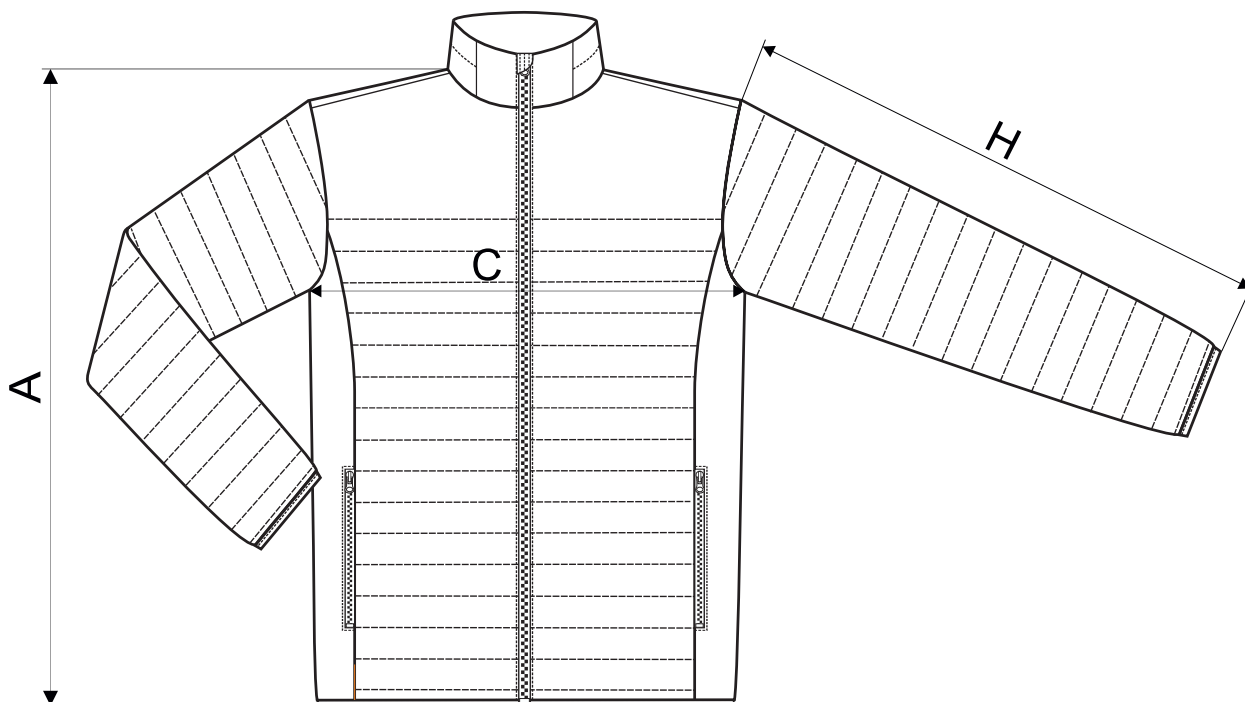

540 Phantom ♂

SIZE SPECIFICATION [cm]

size	M	L	XL	2XL	3XL
A	72	74	76	78	80
C	55	59	63	68	74
H	65,5	66,5	67,5	68,5	69,5

All size specifications listed are in cm. Accepted tolerance of up to $\pm 5\%$.

STANDARD
100
PG020 153249
OETI