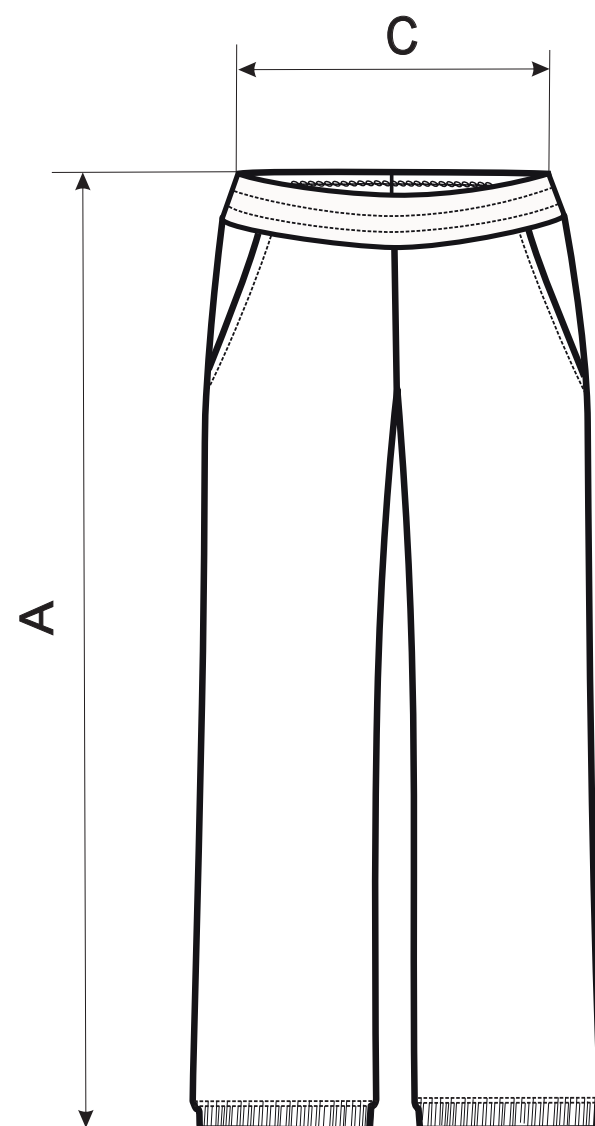

# 603 Leisure ♀

## SIZE SPECIFICATION [cm]

size	XS	S	M	L	XL	2XL
<b>A</b>	92	96	100	104	106	106
<b>C</b>	32,5	36	40	44	50	56

All size specifications listed are in cm. Accepted tolerance of up to ± 5%.

STANDARD  
100  
PG020 153249  
OETI