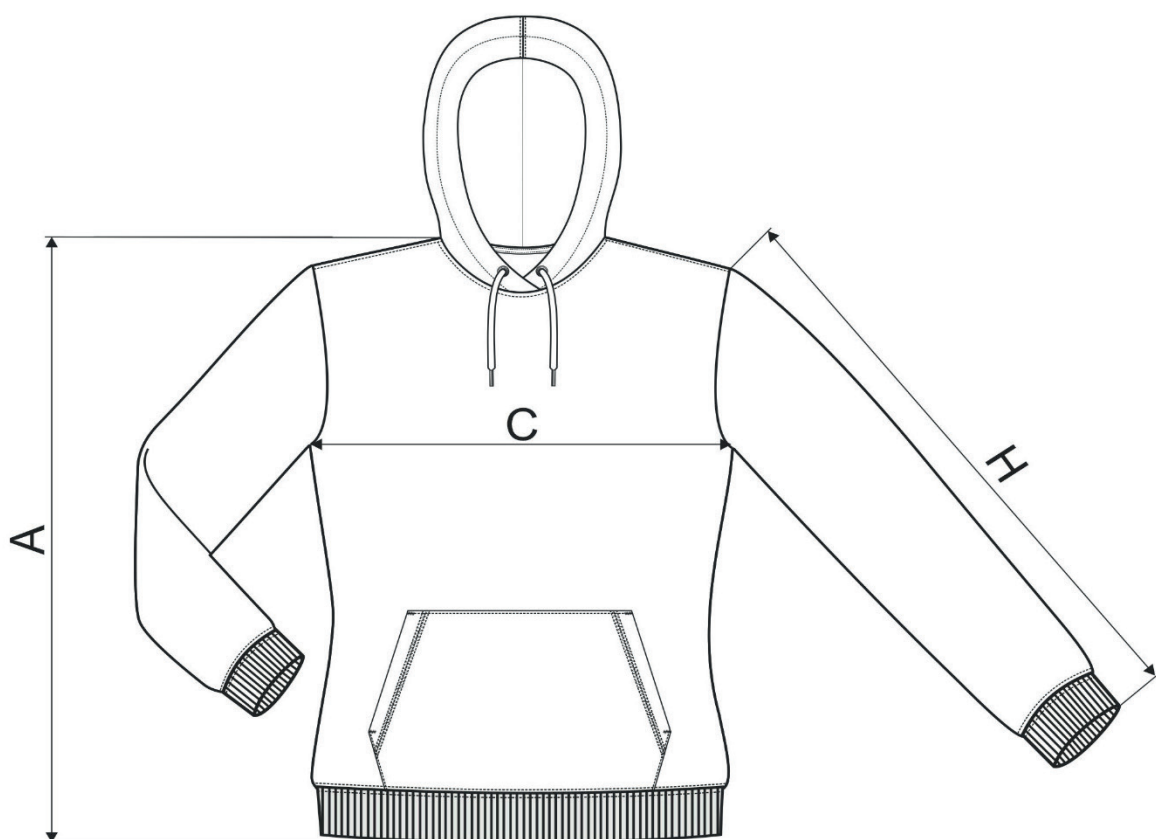

841 Break (GRS) ♀

SIZE SPECIFICATION [cm]

size	XS	S	M	L	XL	2XL
A	63	65	67	69	71	73
C	44	48	52	56	62	68
H	62	63	64	65	66	67

All size specifications listed are in cm. Accepted tolerance of up to ± 5%.

STANDARD
100
PG020 153249
OETI