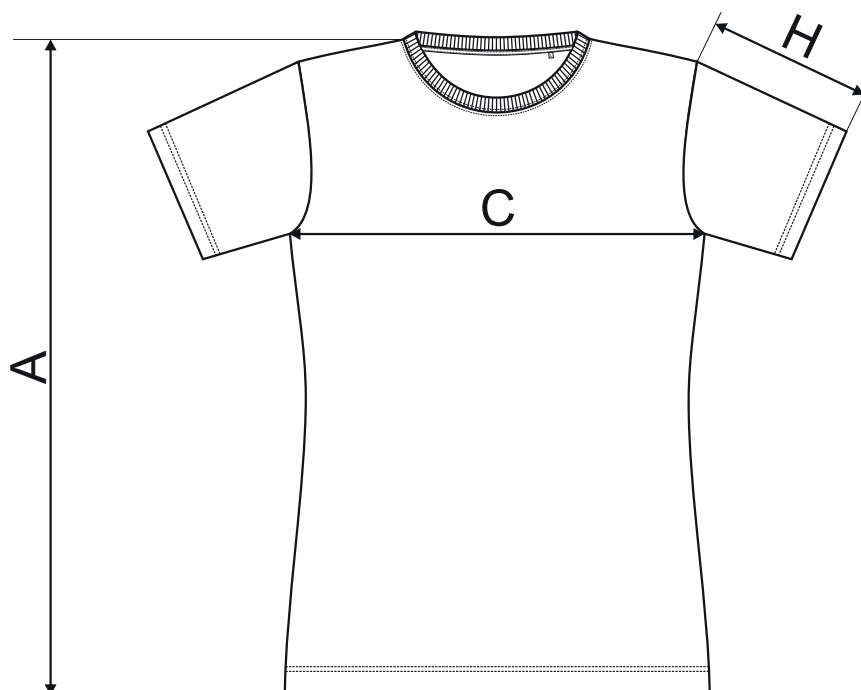

# F34 BasicFree ♀

## SIZE SPECIFICATION [cm]

**NEW**

size	XS	S	M	L	XL	2XL
A	62	64	66	68.5	71	73.5
C	40	44	48	52	58	64
H	15,5	16,5	17,5	18,5	19,5	20,5

## SIZE SPECIFICATION [cm]

**ORIGINAL**

size	XS	S	M	L	XL	2XL
A	60	62	64	66	68	70
C	41	45	49	53	56	59
H	14	15	16	17	18	19

All size specifications listed are in cm. Accepted tolerance of up to ± 5%.

Barva 12 / Colour 12: