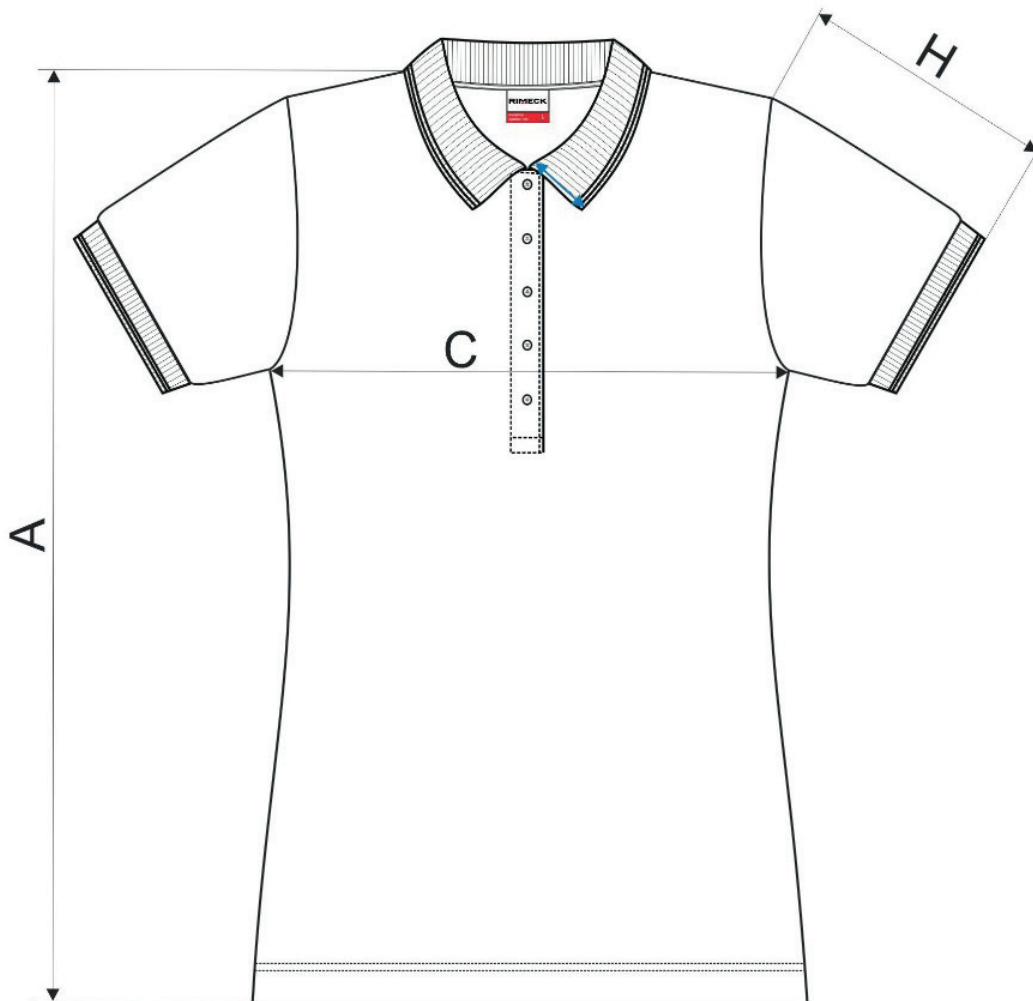

► RESERVE R23

♀ Polo Shirt

size [cm]	XS	S	M	L	XL	2XL
A	62	64	66	68,5	71	73,5
C	40	44	48	52	58	64
H	19	19,5	19,5	20,5	22	23,5

All size specifications listed are in cm. Accepted tolerance of up to +/- 5%.

STANDARD
100
PG020 140670
OETI