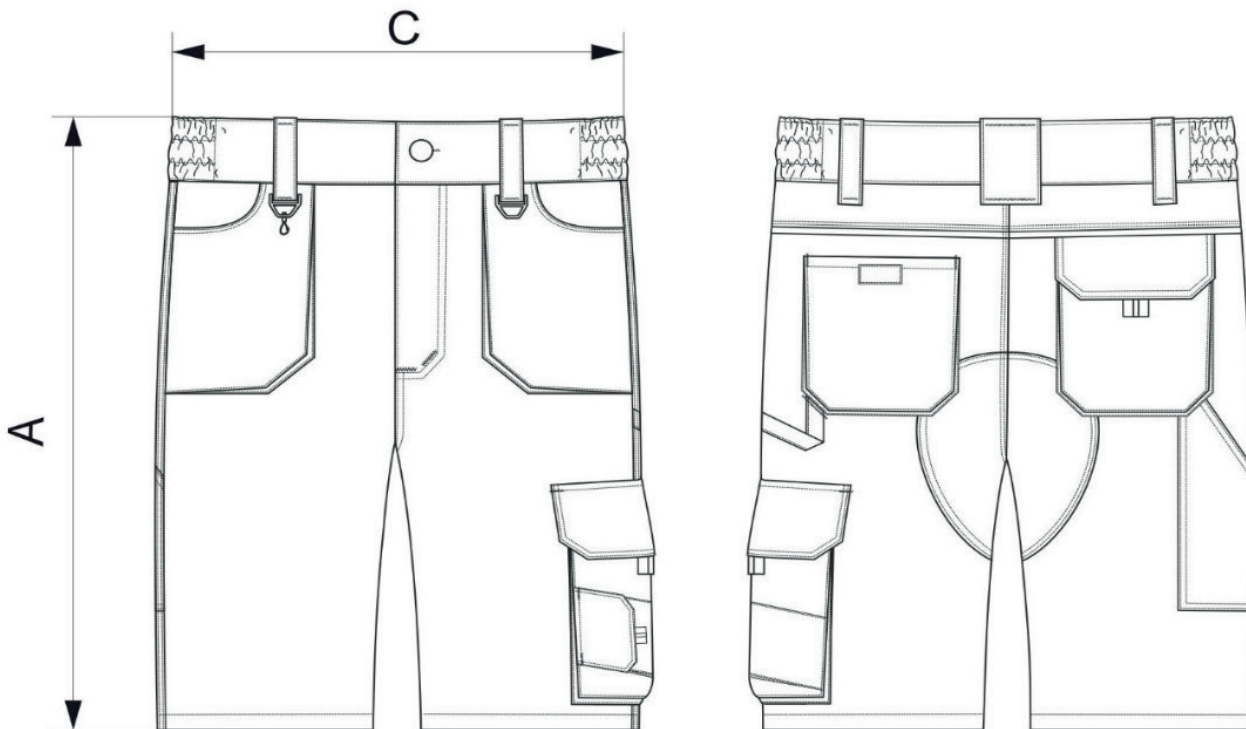

▶ WOODY W05

♂ Working shorts

EU size	44 - 46	48 - 50	52 - 54	56 - 58	60 - 62
International size	S	M	L	XL	2XL
FR size	38-40	42-44	46-48	50-52	54-56
A	56	58,5	61	64	66,5
C	38	42	46	50	55

All size specifications listed are in cm. Accepted tolerance of up to +/- 5%.