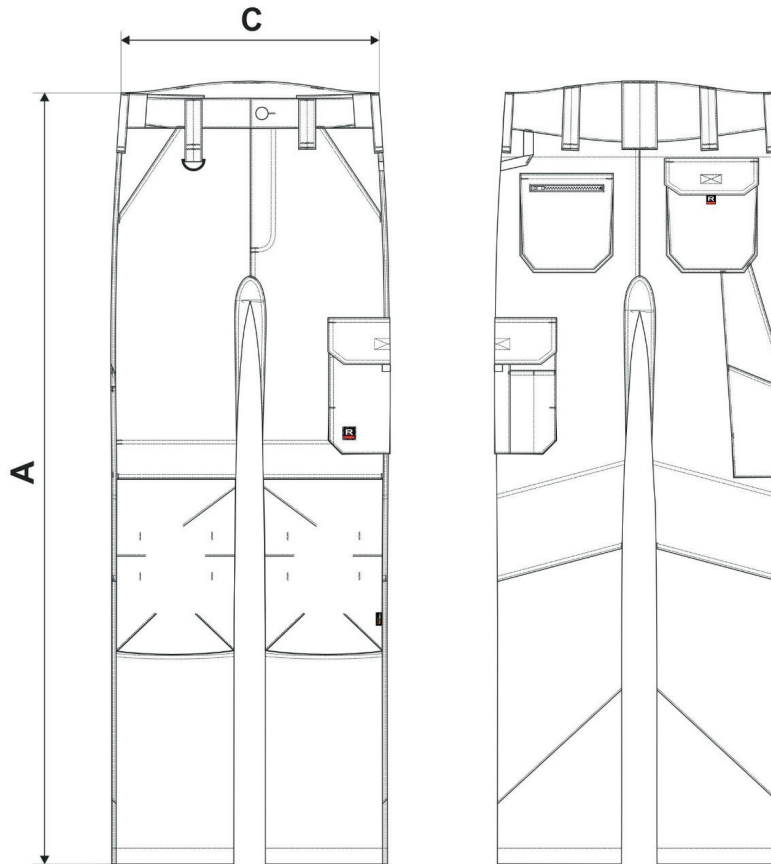

▶ VERTEX W07

♂ Work Trousers

| | | | | | | | | | | |
|--------------------|----------|-----|----------|-----|----------|-----|-----------|-----|------------|-----|
| EU size | 44 | 46 | 48 | 50 | 52 | 54 | 56 | 58 | 60 | 62 |
| International size | S | | M | | L | | XL | | 2XL | |
| FR size | 38 | 40 | 42 | 44 | 46 | 48 | 50 | 52 | 54 | 56 |
| A | 104 | 105 | 106 | 107 | 108 | 109 | 110 | 111 | 112 | 113 |
| C | 38 | 40 | 42 | 44 | 46 | 48 | 50 | 52 | 54 | 57 |
| EU size | | | 48 | 50 | 52 | 54 | 56 | 58 | | |
| International size | | | M | | L | | XL | | | |
| FR size | | | 42 | 44 | 46 | 48 | 50 | 52 | | |
| A | | | 111 | 112 | 113 | 114 | 115 | 116 | | |
| C | | | 42 | 44 | 46 | 48 | 50 | 52 | | |

All size specifications listed are in cm. Accepted tolerance of up to +/- 5%.

STANDARD
100
PG020 140670
OETI