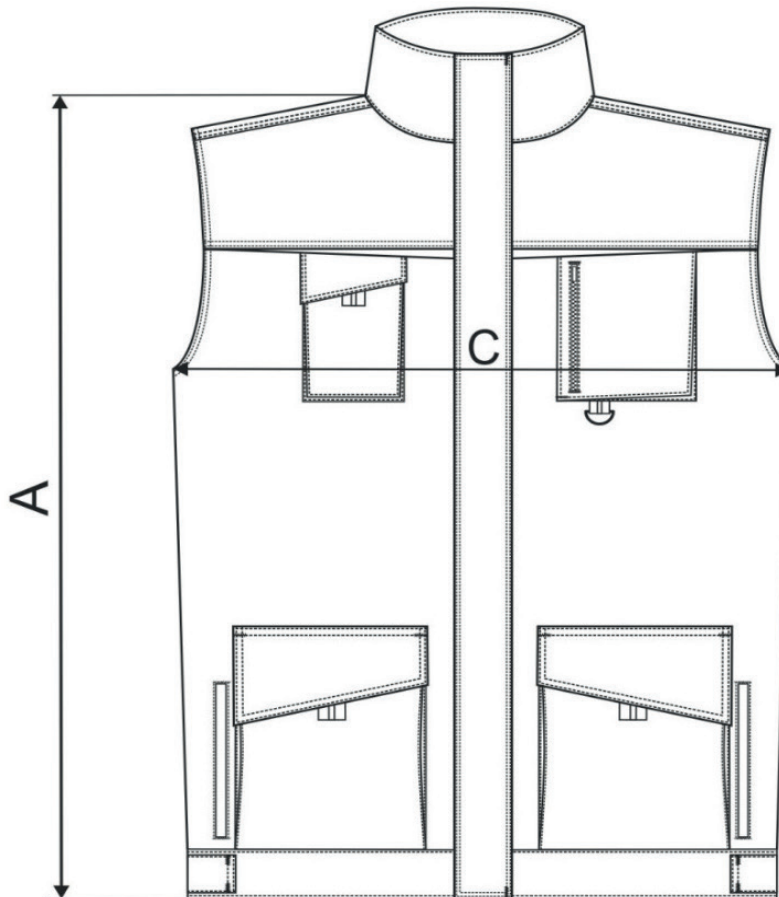

## ▶ RANGER W54

♂ Working vest

size [cm]	44 - 46	48 - 50	52 - 54	56 - 58	60 - 62
A	72	74	76	78	80
C	54	58	62	66	71

All size specifications listed are in cm. Accepted tolerance of up to +/- 5%.

STANDARD  
100  
PG020 140670  
OETI